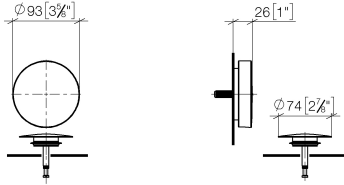

Pop-up waste and overflow - Platinum

IMO

36 243 970

- drain Ø 52mm
- Also suitable for king-size baths.**

Also suitable for king-size baths.

Fits: IMO, LULU, MADISON, MEM, TARA, CL.1, LISSÉ, VAIA, META, CYO

Required miscellaneous

- Pop-up waste and overflow -** 35 227 970 90
- bowden cable length 725 mm

36 243 970

mm [inches]

36 243 970

Spare parts list

No.	Item Number	Name	Quantity used	Delivery time
1	09 11 01 123-08	cover	1	40
2	90 20 97 061 00-08	handle	1	40
3	04 31 20 031 48-08	plug	1	40