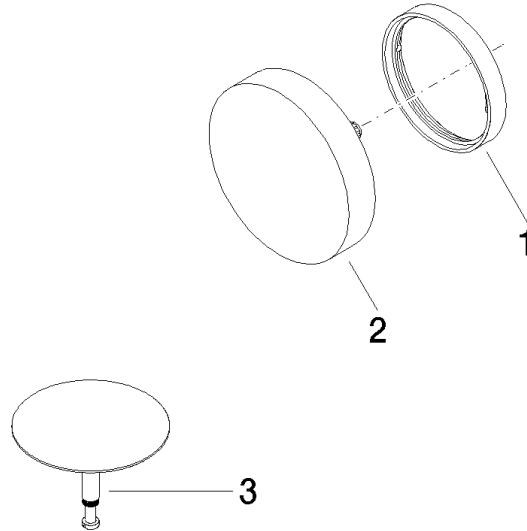

Pop-up waste and overflow - Platinum

IMO

36 243 970

- drain Ø 52mm
- Also suitable for king-size baths.**

Also suitable for king-size baths.

Fits: IMO, LULU, MADISON, MEM, TARA, CL.1, LISSÉ, VAIA, META, CYO

Required miscellaneous

- Pop-up waste and overflow -** 35 227 970 90
- bowden cable length 725 mm

36 243 970

mm [inches]

36 243 970

Spare parts list

No.	Item Number	Name	Quantity used	Delivery time
1	09 11 01 123-08	cover	1	40
2	90 20 97 061 00-08	handle	1	40
3	04 31 20 031 48-08	plug	1	40